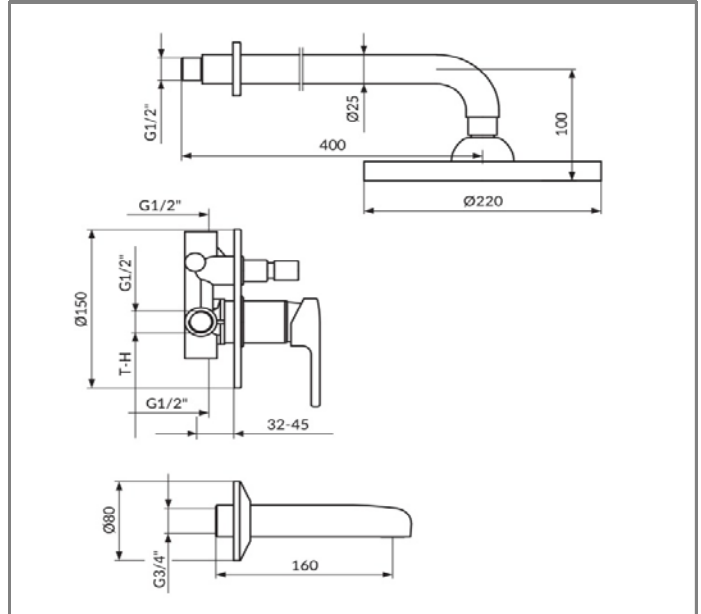

TEHNIČKA SKICA Technical draft

TEHNIČKI PODACI

Jednoručna baterija
Montaža u zidu
Klasa protoka C -na izlivu
Regulacija protoka do 5 lit/min na tušu
Keramički mešač KEROX® 35 HWS
Hromirana rozeta u ravni sa zidom
Automatski prebacivač za tuš
Konzola tuša L. 400mm
Zglobna tuš ruža D. 220mm

TECHNICAL DETAILS

Single lever mixer
Built-in wall
Flow class C - on spout
Flow regulation on shower up to 5 lit/min
Ceramic cartridge KEROX® 35 HWS
Chromed minimalistic rossete
Automatic shower diverter
Shower colum L. 400mm
Shower head D. 220mm

RADNI USLOVI

Maksimalni radni pritisak: 5 bar
Preporučeni radni pritisak: 3 bar
Minimalni radni pritisak: 1 bar
Maksimalna dozvoljena temperatura: 80°C
Preporučena temperatura vode: 60°C

WORKING CONDITIONS

Max. working pressure : 5 bar
Suggested working pressure : 3 bar
Min. working pressure : 1 bar
Max. working temperature : 80°C
Suggested max. water temperature : 60°C

www.rosan.rs

Srbija, 24420 Kanjiža, Dušana Popovića 10.

tel.+381 24-876-744 fax +381 24-876-756, info@rosan.rs

B/2