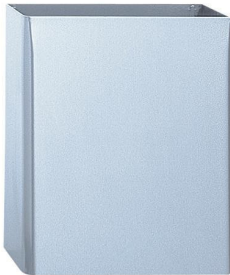

| | | |
|----------------|--------------|-------------------------------------|
| SLZN 22 | 95220 | Stainless steel wall hung waste bin |
|----------------|--------------|-------------------------------------|

- volume 12 l
- dimensions 300 x 160 x 350 mm
- brushed finish

Different dimensions could be made to order.

| | | |
|-----------------|--------------|-------------------------------------|
| SLZN 23 | 95230 | Stainless steel wall hung waste bin |
| SLZN 23X | 75236 | |

- volume 26,5 l
- dimensions 360 x 160 x 435 mm
- brushed finish (SLZN 23X), polished finish (SLZN 23)

Different dimensions could be made to order.

| | | |
|----------------|--------------|--|
| SLZN 24 | 95240 | Stainless steel wall hung waste bin with a cover |
|----------------|--------------|--|

- volume 4,5 l
- for sanitary pads
- dimensions 192 x 97 x 253 mm
- brushed finish

Different dimensions could be made to order.

| | | |
|----------------|--------------|--|
| SLZN 40 | 95400 | Steel wire wall hung waste bin |
| SLZN 41 | 95410 | Stainless steel wire wall hung waste bin |