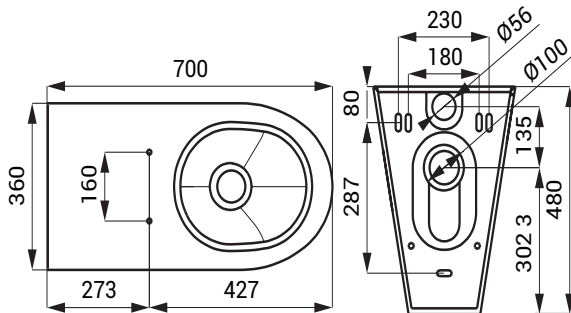

Stainless Steel Toilet SLWN 13

SLWN 13

Characteristics

- for disabled people
- vandal-proof
- suitable for prison
- stainless steel floor standing toilet, fixed to the wall and floor
- cover seat hole plugs included
- filled with expanded polyurethane (to avoid dents and typical metal noise)
- rear assembling through the service hatch
- material AISI - 304
- brushed finish

Dimensions

Supply Specification

SLWN 13 - Supply No. 94130 stainless steel toilet

Recommended Accessories

SLZN 31C - Supply No. 95313 black cover seat, special hardened plastic, stainless steel pants