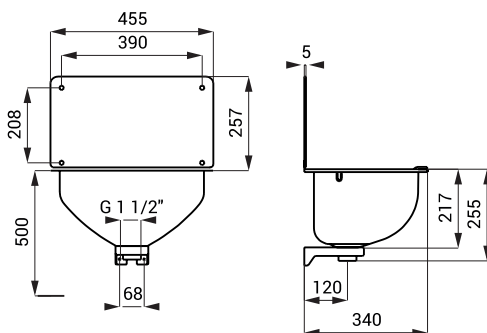

Dimensions

Supply Specification

SLVN 04 - Supply No. 98040

stainless steel cleaner's sink, splash-back, grating, siphon, mounting set