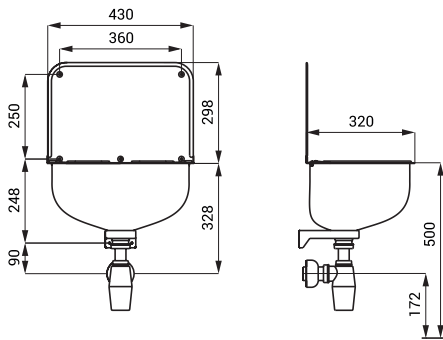

Dimensions

Supply Specification

SLVN 04 - Supply No. 98040

stainless steel cleaner's sink, splash-back, grating, siphon, mounting set

SLVN 05

Characteristics

- stainless steel wall hung cleaner's sink
- with splash-back and grating
- material AISI - 304
- brushed finish

Dimensions

Supply Specification

SLVN 05 - Supply No. 98050

stainless steel cleaner's sink, splash-back, grating, siphon, mounting set

SLVN 06

Characteristics

- stainless steel wall hung cleaner's sink
- with splash-back and grating
- overflow set
- material AISI - 304
- brushed finish

Dimensions

Supply Specification

SLVN 06 - Supply No. 98060

stainless steel cleaner's sink, splash-back, grating, overflow set, siphon, mounting set