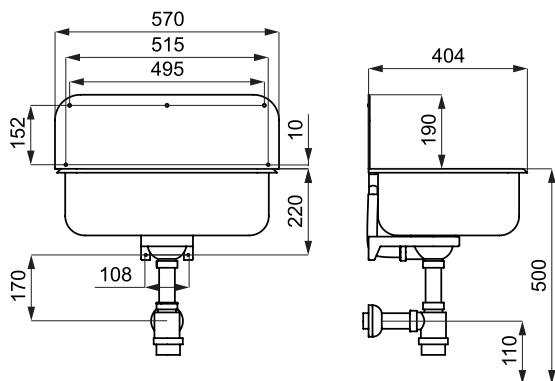

Dimensions

Supply Specification

SLVN 05 - Supply No. 98050

stainless steel cleaner's sink, splash-back, grating, siphon, mounting set

SLVN 06

Characteristics

- stainless steel wall hung cleaner's sink
- with splash-back and grating
- overflow set
- material AISI - 304
- brushed finish

Dimensions

Supply Specification

SLVN 06 - Supply No. 98060

stainless steel cleaner's sink, splash-back, grating, overflow set, siphon, mounting set