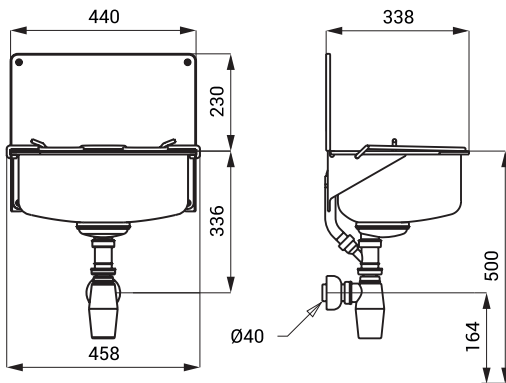

Stainless Steel Cleaner's Sinks

SLVN 01, SLVN 04, SLVN 05, SLVN 06

SLVN 01

Characteristics

- stainless steel wall hung cleaner's sink
- with splash-back and grating
- overflow set
- material AISI - 304
- brushed finish

Dimensions

Supply Specification

SLVN 01 - Supply No. 98010

stainless steel cleaner's sink, splash-back, grating, overflow set, siphon, mounting set

SLVN 04

Characteristics

- stainless steel wall hung cleaner's sink
- with splash-back and grating
- material AISI - 304
- brushed finish

Dimensions

Supply Specification

SLVN 04 - Supply No. 98040

stainless steel cleaner's sink, splash-back, grating, siphon, mounting set

SLVN 05

Characteristics

- stainless steel wall hung cleaner's sink
- with splash-back and grating
- material AISI - 304
- brushed finish

Dimensions

Supply Specification

SLVN 06 - Supply No. 98060

stainless steel cleaner's sink, splash-back, grating, overflow set, siphon, mounting set