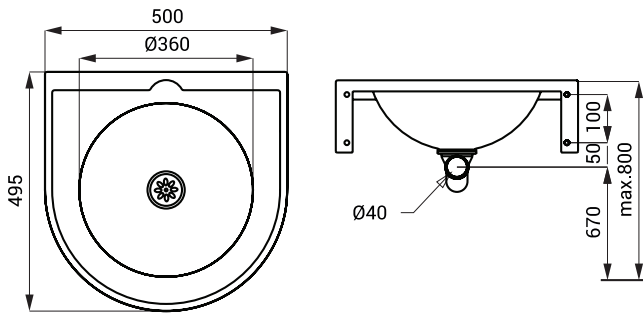

Stainless Steel Washbasins SLUN 47, SLUN 66

SLUN 47X

Characteristics

- for disabled people
- stainless steel wall hung washbasin
- without a tap hole (could be made to order)
- material AISI - 304
- polished finish (SLUN 47)
- brushed finish (SLUN 47X)

Dimensions

Supply Specification

SLUN 47 - Supply No. 93470 stainless steel washbasin, siphon, mounting set
SLUN 47X - Supply No. 93478

SLUN 66

Characteristics

- for disabled people
- stainless steel wall hung washbasin
- without a tap hole (could be made to order)
- overflow set
- material AISI - 304
- brushed finish

Dimensions

Supply Specification

SLUN 66 - Supply No. 93660 stainless steel washbasin, overflow set, siphon, mounting set