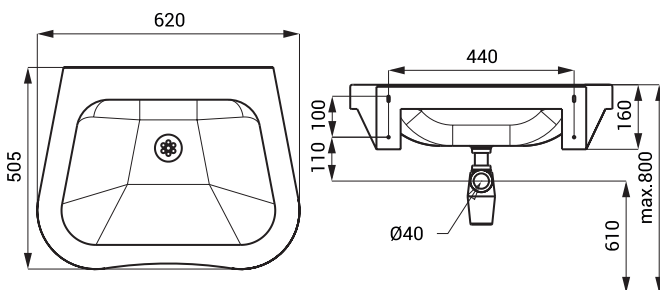

Dimensions

Supply Specification

SLUN 47 - Supply No. 93470 stainless steel washbasin, siphon, mounting set
SLUN 47X - Supply No. 93478

SLUN 66

Characteristics

- for disabled people
- stainless steel wall hung washbasin
- without a tap hole (could be made to order)
- overflow set
- material AISI - 304
- brushed finish

Dimensions

Supply Specification

SLUN 66 - Supply No. 93660 stainless steel washbasin, overflow set, siphon, mounting set