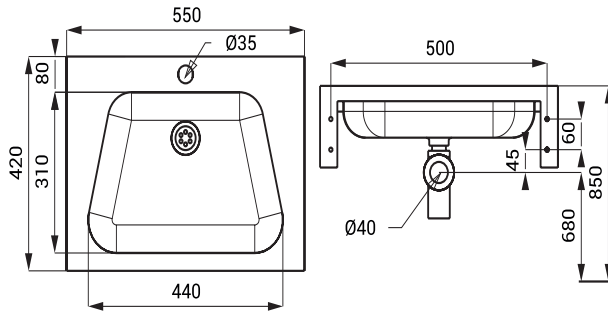

SLUN 36A

Characteristics

- stainless steel wall hung washbasin
- suitable for fixing of more washbasins beside each other in one line
- with a tap hole
- overflow set
- material AISI - 304
- brushed finish

Dimensions

Supply Specification

SLUN 36A - Supply No. 73362 stainless steel washbasin, overflow set, siphon, mounting set with a chain and drain plug